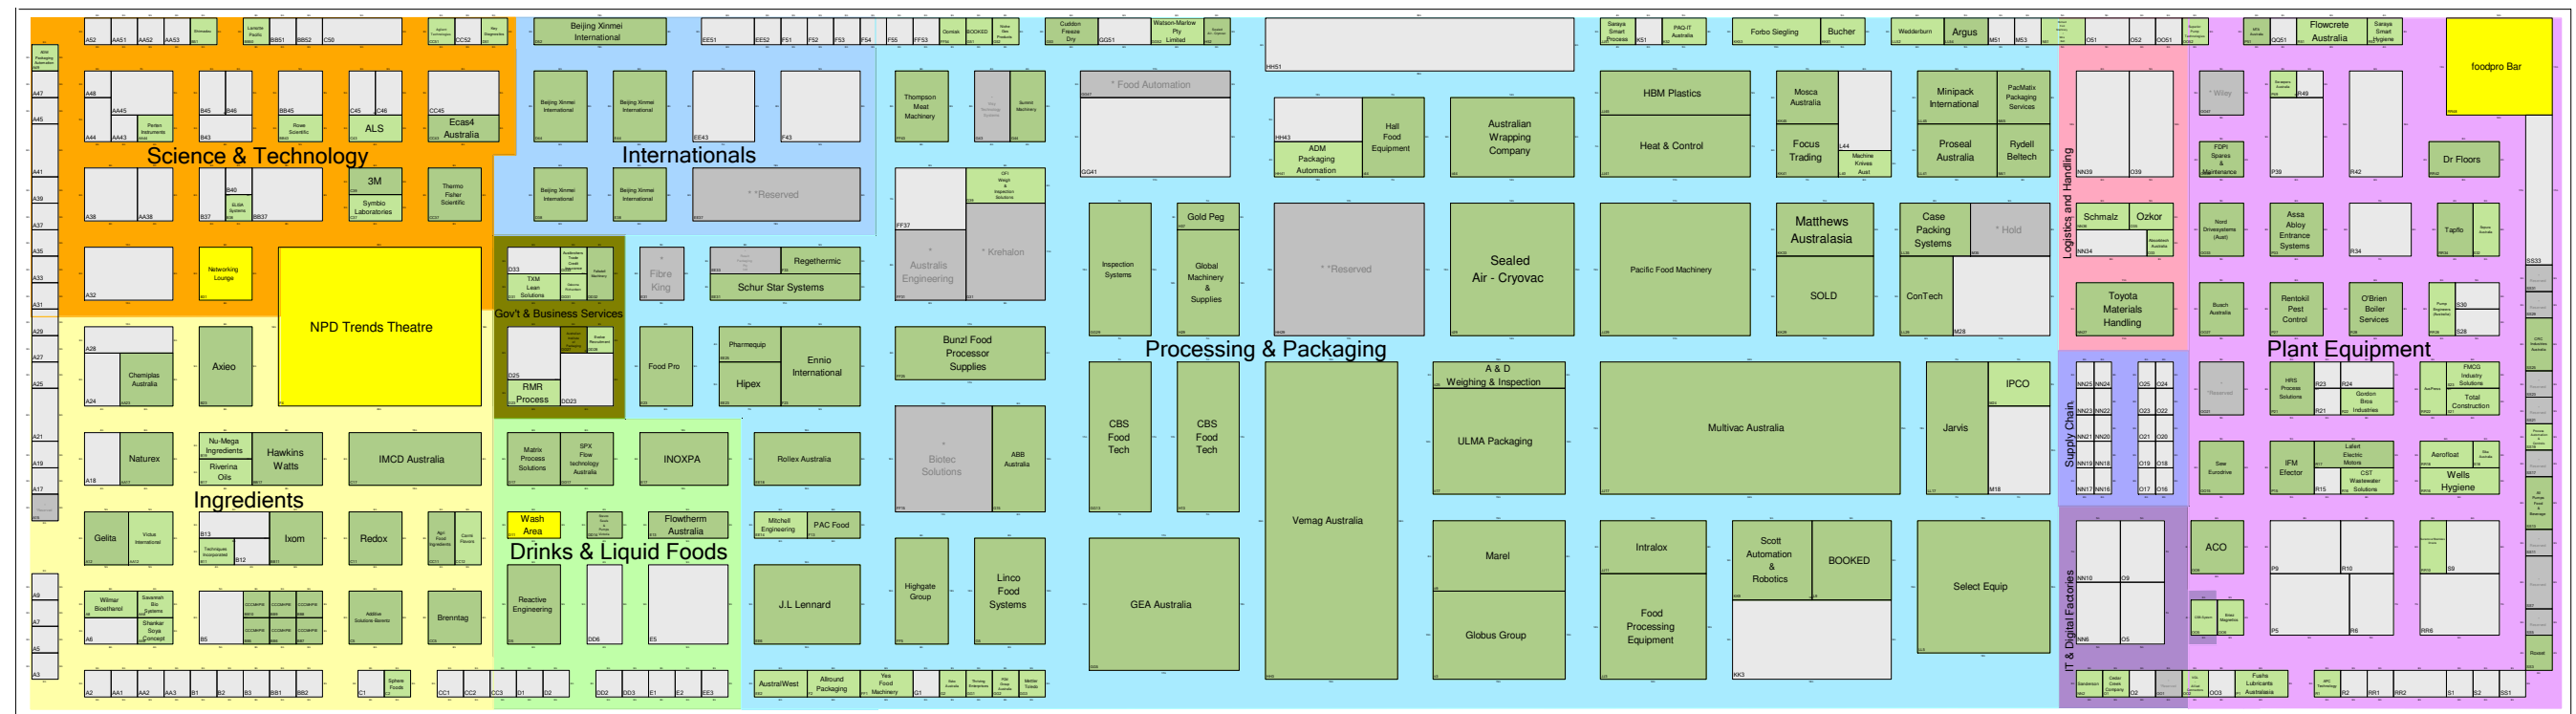

5 -8 July
Melbourne Convention
& Exhibition Centre

Cafe

Entrance / Exit

Floorplan Subject to change