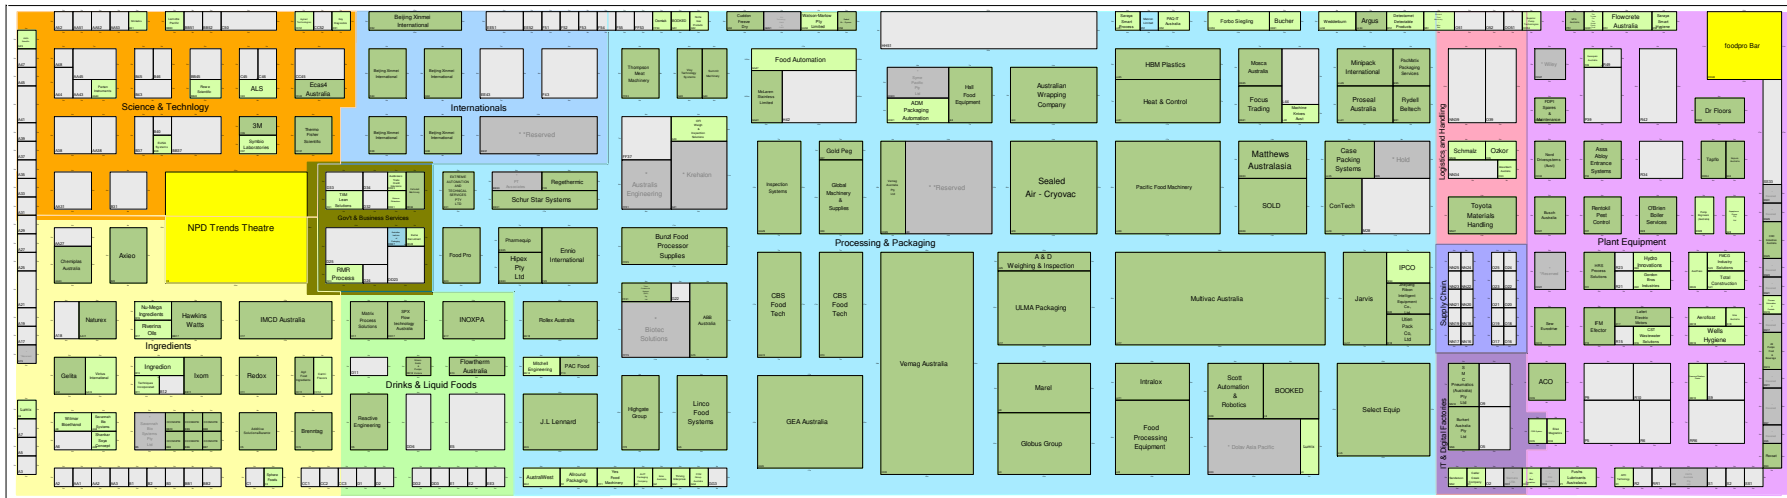

5-8 July  
Melbourne Convention  
& Exhibition Centre

Cafe

Entrance / Exit

Floorplan Subject to change